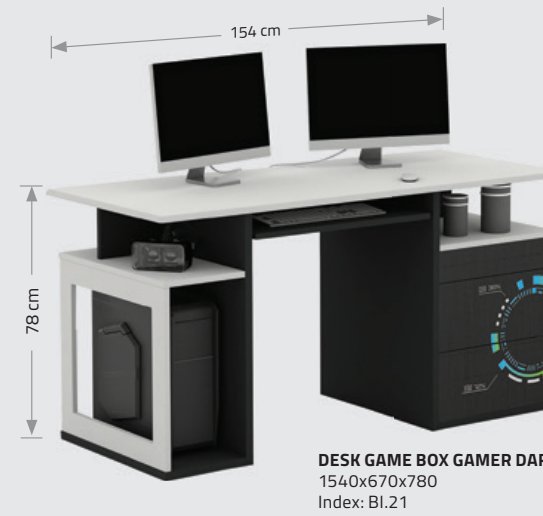

125, 140, 160

DESK FLEX 125
1250x670x750
Index: BM.21

DESK FLEX 140
1380x670x750
Index: BM.22

DESK FLEX 160
1600x670x750
Index: BM.23

Available colours of FLEX PLUS desks

DESK Game Box

Available colours of GAME BOX desks