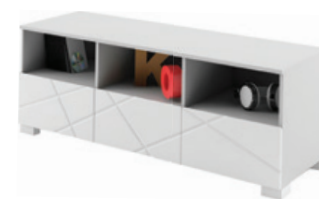

Box Flex
500x500x558
index: KB.22

Box
404x505x558
index: KB.21

TV Stand 100
1000x500x558
index: KS.22

TV Stand 150
1489x500x558
index: KS.23

Chest
700x395x420
index: IX.21

Bookcase low 150
1489x370x1044
index: RL.21