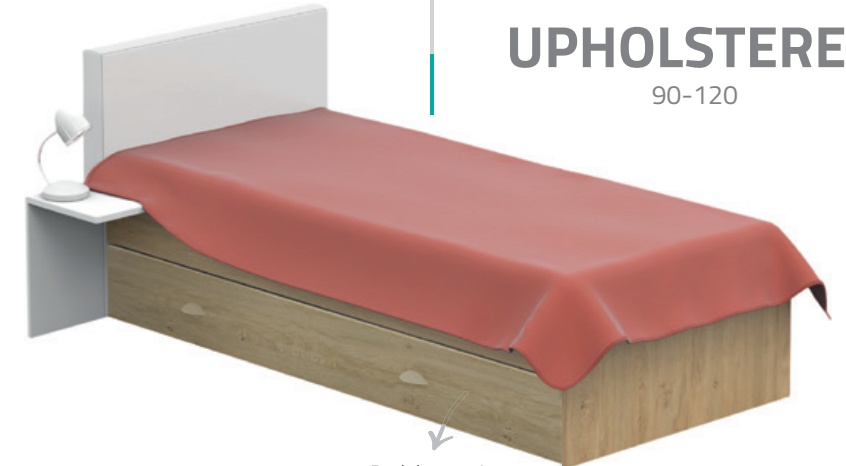

UPHOLSTERED

90-120

Upholstered bed 90x200
1010x2110x860
index: TK.21

Upholstered bed 90x190
1010x2010x860
index: TJ.21

Upholstered bed 120x200
1310x2110x860
index: TN.21

Available colours
of the headboard
- eco-leather