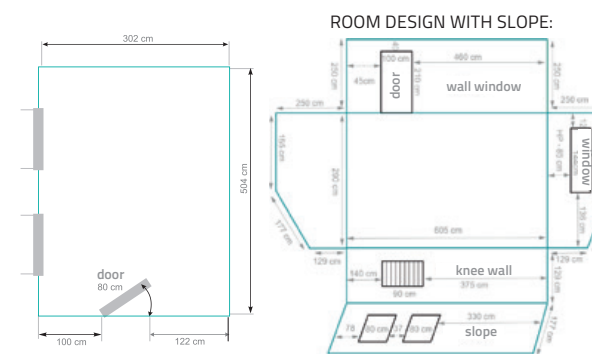

▪ HOW TO PREPARE A SKETCH WITH ROOM DIMENSIONS ?

PROVIDE EXACT ROOM DIMENSIONS:

▪ HOW TO ORDER FREE PROJECT ? YOU HAVE GOT 2 OPTIONS

MAKE AN APPOINTMENT AT THE NEAREST SALON FOR A MEETING WITH THE DESIGNER.

THE LIST OF SHOWROOMS IS AVAILABLE ON OUR WEBSITE.

SEND FORM VIA WEBSITE

You will get project in the form of a panorama

WITH THE PROJECT YOU WILL RECEIVE:

- PROFESSIONAL HELP AND SERVICE!
- Furniture valuation
- We will take into account the current promotion!
- You will learn about additional services such as delivery and installation

You can also take advantage with a **free consultation with a designer in our showroom**, where he will perform project for you and will help place an order. Just prepare a sketch with the dimensions of the room.