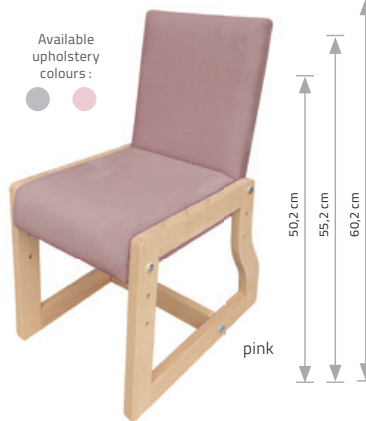

74 cm
61 cm

Desk UP 100
1000x670x574-766
Index: BA.11

Desk UP 120
1200x670x574-766
Index: BB.11

77 cm
70 cm
64 cm
57 cm

ADJUSTABLE TABLES AND CHAIRS

ERGO SOFT CHAIR

The Ergo Soft chair is a perfect solution for children, combining ergonomic design with modernity. Not only do they offer an original design, but they also guarantee maximum safety thanks to the use of high quality of materials and modern technology.

Available upholstery colours:

pink

50,2 cm
55,2 cm
60,2 cm

327 x 43 x 50,2 (55,2) (60,2)
Index IK.12

ERGO TABLE

Our tables are extremely versatile. They grow with the child and create a perfect environment for playing, crafts and eating meals. Thanks to the innovative function adjustable height we ensure perfect fit of the tabletop to the needs of the little ones.