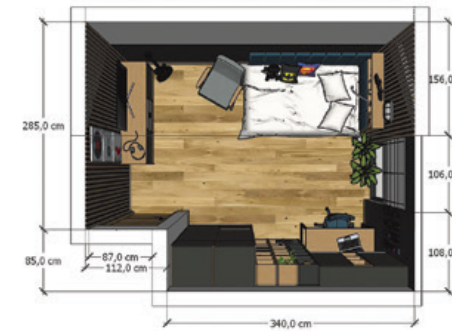

SELECT TIME OPTION:

1 PROJECT EXPRESS 24H 2D

YOU WILL RECEIVE A FUNCTIONAL INTERIOR DESIGN AND ARRANGEMENT OF FURNITURE IN THE ROOM.

2 PROJECT WITH 3D VISUALIZATION - PANORAMA 360° (UP TO 4 WORKING DAYS)