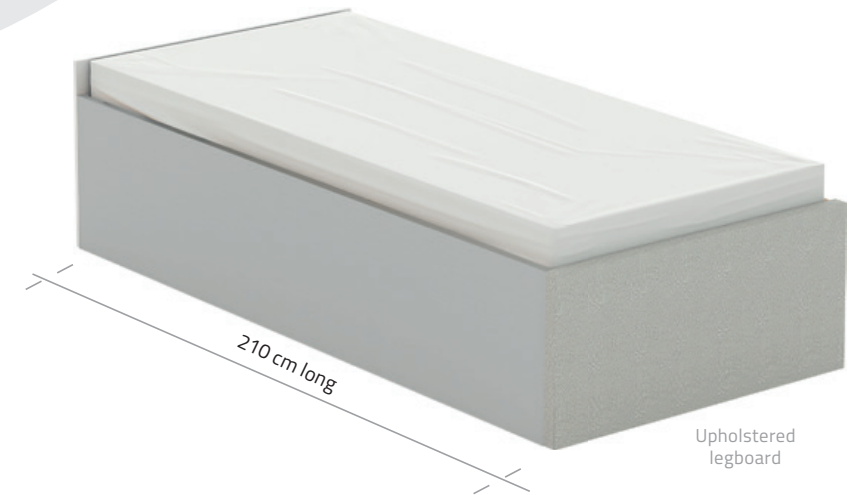

210 cm long

Upholstered legboard

Bedside cabinet
500x450x450
index: KS.41