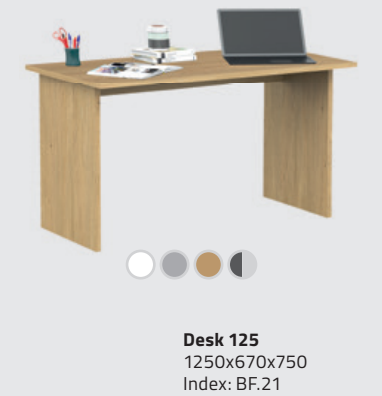

125, 140, 160

DESK FLEX 125
1250x670x750
Index: BM.21

DESK FLEX 140
1380x670x750
Index: BM.22

DESK FLEX 160
1600x670x750
Index: BM.23

Available colours of FLEX PLUS desks

DESK Game Box

Available colours of GAME BOX desks

DESK Flex Plus

125, 140

DESK FLEX PLUS 125
1250x670x750(650)
Index: BN.21

DESK FLEX PLUS 140
1380x670x750(650)
Index: BN.22

BOXY FLEX
500x500x558
Index: KB.22

Desk Flex Plus 125
1250x670x750
Index: BN.21

Available colours of FLEX PLUS desks