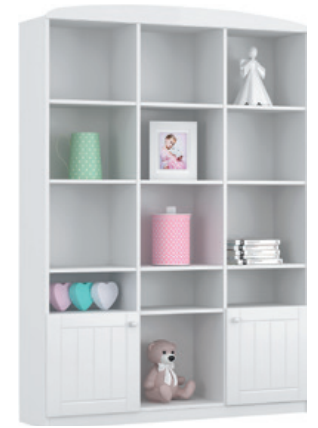

Nordic

PROJECT
for free

WE WILL DESIGN YOUR DREAM ROOM FOR FREE

ORDER ON LINE
OR IN THE MEBLIK STORE

Furniture line Kids

Nordic White

Wardrobe 135
1332x566x1800
index: S3.11

Wardrobe 90 S
895x566x1800
index: S2.12