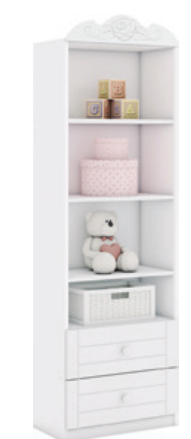

Bookcase 60
595x340x1800
index: R1.12